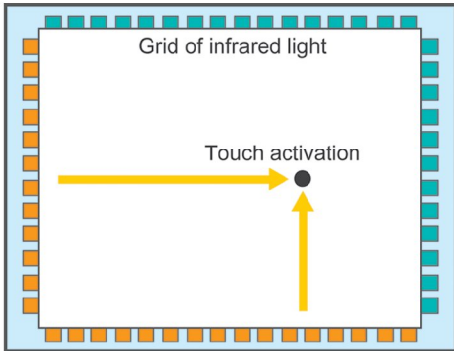

Features		
Type	Infrared Reaction	
Touch Input Mode	Finger or Any Object	
Case Material	Aluminum Alloy	
Electrical Characteristics		
Resolution	4096 x 4096	
Typical Accuracy	2mm	
Report Rate	MAX 95 rps	
Operating Force	NO Minimum Force	
LED Life	50,000 hr	
Power		
Operating Voltage (Below 47"and 47")	DC 4.6V~5.0V from USB	
Operating Voltage (Over 47")	DC 5.5V ~ 6V (from Adapter)	
Power Consumption	1.8W Typ.	
Environmental Characteristics		
Item	Temperature	Humidity
Operation	-20°C ~ +70°C	0%RH ~ 95%RH (Non Condensing)
Storage	-40°C ~ +85°C	0%RH ~ 95%RH (Non Condensing)
Certification	CE, FCC, ROHS Complete, WEEE	
Interface		
Touch Interface	The signal compatible with USB spec. 2.0. for X86 PC	
OS	Windows 7/ VISTA/ XP/ 2000/ Linux	
Guaranty	2 year	

IR Add-On Touch Screen

Feature

Infrared touch module can apply to many applications, such as advertisement board, electronics white board, education, and medical...etc. Since GTOUCH always keep in the top of the technology, the biggest size of IR we can provide is up to 100 inches currently, it can fit with outdoor large interaction media and also support OS Windows 7/Vista/XP/2000, Linux, Mac which can go together with the words of video integration.

Figure: the structure of IR touch screen

Size	Outside size		Active Area		Report rate	Interface	Power
	H-quantity	V-quantity	H-quantity	V-quantity			
26"	665.4	415.3	583.4	333.3	95 rps	USB	From USB
27"	681	415.3	599	333.3			
32"	785.5	483.4	703.5	401.4			
37"	905.1	545.8	823.1	463.8			
42"	1014.3	608.2	932.3	526.2	85~80 rps	6V adapter	
46"	1108.4	660.7	1026.4	578.7			
47"	1124	670.6	1042	588.6			
52"	1238.4	733.5	1156.4	651.5			
55"	1295.6	764.7	1213.6	682.7			
56"	1332	785.5	1250	703.5			
57"	1337.2	790.7	1255.2	708.7			
65"	1514.5	889.5	1432.5	807.5			
80"	1857.7	1081.4	1775.7	999.4			
100"	2297.4	1323.5	2223.4	1249.5			