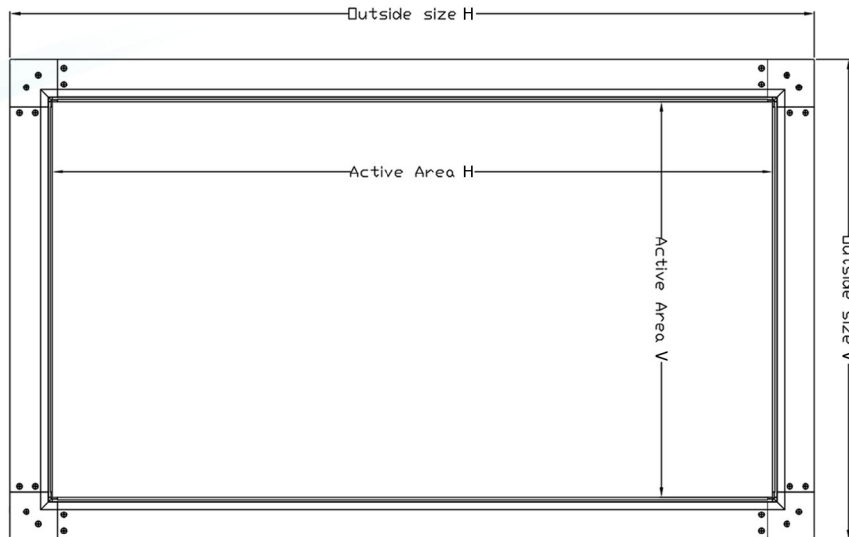

IR Add-On Touch Screen

Feature

Infrared touch module can apply to many applications, such as advertisement board, electronics white board, education, and medical...etc. Since GTOUCH always keep in the top of the technology, the biggest size of IR we can provide is up to 100 inches currently, it can fit with outdoor large interaction media and also support OS Windows 7/Vista/XP/2000, Linux, Mac which can go together with the words of video integration.

Figure: the structure of IR touch screen

Size	Outside size		Active Area		Report rate	Interface	Power
	H-quantity	V-quantity	H-quantity	V-quantity			
26"	665.4	415.3	583.4	333.3	95 rps	USB	From USB
27"	681	415.3	599	333.3			
32"	785.5	483.4	703.5	401.4			
37"	905.1	545.8	823.1	463.8			
42"	1014.3	608.2	932.3	526.2	85~80 rps	6V adapter	
46"	1108.4	660.7	1026.4	578.7			
47"	1124	670.6	1042	588.6			
52"	1238.4	733.5	1156.4	651.5			
55"	1295.6	764.7	1213.6	682.7			
56"	1332	785.5	1250	703.5			
57"	1337.2	790.7	1255.2	708.7			
65"	1514.5	889.5	1432.5	807.5			
80"	1857.7	1081.4	1775.7	999.4			
100"	2297.4	1323.5	2223.4	1249.5			

UNIT=mm