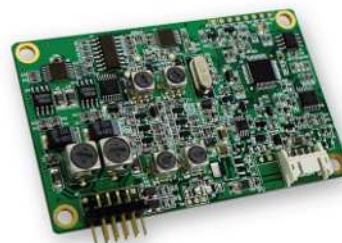

### TECHNICAL

Touch Panel

Standard: Sizes from 8.4" to 24"

Controller

USB / RS-232 / Combo