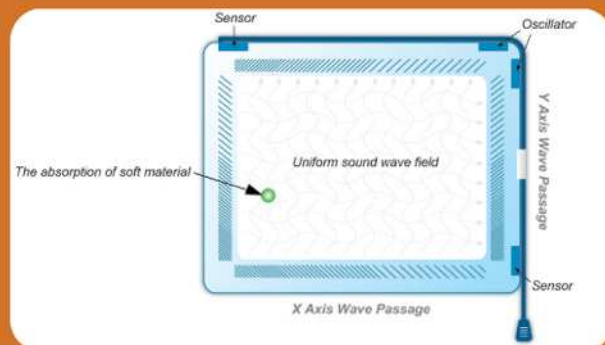

GSW Series -

Surface Acoustic Wave Touch Screen

CHARACTERISTICS

- High Transparency. 90%
- High Hardness Glass 7H
- High Reaction Sensitivity
- Long lifetime for 5 year warranty

SPECIFICATION

	Standard
Input Mode	Finger or Soft Material
Storage Temperature	-40°C~70°C
Operating Temperature	-20°C~50°C
Transparency	90% ↑
Accuracy	< 2 mm
Hardness	7H
Knock Test	50,000,000 times
Operating Force	85g
Glass Substrate	3 / 4 / 6 mm
Controller Resolution	4096 * 4096
Controller Interface	Combo
Warranty	5 year

GROOVY TECHNOLOGY CORP.

www.gtouch.com.tw

Head Quarter

TEL: +886-2-26562589 FAX: +886-2-26578282

3F, No.9, Alley 2, Lane 35, Jihu Rd., Neihu District, Taipei City 114, Taiwan

GROOVY (SHENZHEN) INDUSTRIAL CORP.

Branch Office

TEL: +86-755-83687759

FAX: +86-755-25327085

Room 1505, 15F, World Trade Piazza, FuHong Rd., Futian District, ShenZhen City, China