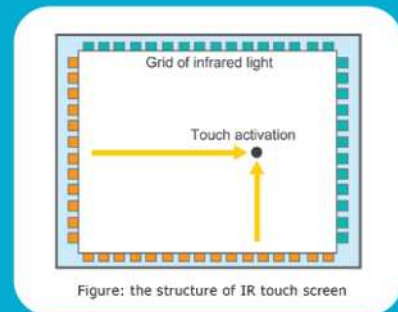

GIR Series - Infrared Ray Touch Screen

THE GIR SERIES (INFRARED RAY) TOUCH SCREEN

The GIR Series (Infrared Ray) touch screen size is from 15" to 100". Our IR touch panel has both built-in and add-on types. Built-in type can provide thin and light mechanical design. Add-on IR touch panel can provide convenient and easy installation and support multi-touch (two points) under Windows 7. It also can upgrade a normal TV to an interactive TV. Long life-span, high transmission (> 90%), and light operating force (> 0g) are also its characteristics.

APPLICATION

- Education (Electronic Whiteboard)
- Advertising Machine
- Gaming
- Presentation
- Interactive Digital Signage

TECHNICAL

IR (For add-on)

Standard: Sizes from 26" to 65"
Customized: Sizes from 65" to 100"

IR (For built-in)

Standard: 15", 17", 19", 21.6", 32", 42", 46"

GIR Series - Infrared Ray Touch Screen

CHARACTERISTICS

- High transparency. 90%
- Multi-Touch (two points) (Add-On series)
- Stable and durable
- Designed to prevent the Interference of light
- Long lifetime for 2~3 year warranty

SPECIFICATION

	built-in	add-on
Input Mode	Finger or Any Object	
Storage Temperature	-40°C~85°C	
Operating Temperature	-20°C~70°C	
Transparency	90% ↑	
Accuracy	2 mm	
Hardness	7H	
Operating Force	0g	
Report Rate	Max 100 rps (single point)	
Glass Substrate	3 / 5 / 6 mm	
Resolution	4096 * 4096	
Interface	Combo	USB
Warranty	3 year	2 year