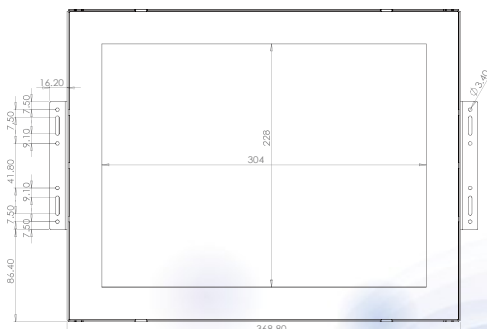

## GM-GTC-1501FF

Front View

Back View

I/O

Side View

Parameter	Specifications	Unit
Display Size	15	Inch
Case Material	Matal	
Contrast Ratio	350:1	-
Brightness	450 (Typ)	cd/m <sup>2</sup>
Display Area	304.1(H) x 228.1(W)	mm
Dimension	292.80 x 401.20 x 64.90	H W D
Video Mode	VGA SVGA XGA	-
Pixel	0.294(H) x 0.294(W)	
Vertical Frequency	56~75	HZ
Colors	16.2M	
Response Times	Tr=5, Td=20	ms
Viewing Angle	50,80,80	Deg.
Backlight Life Time	40,000	hour
Video Input Signal	VGA DVI	
Operating Temperature	0-50	C
Input Voltage	DC-12 by Adapter	V
Power Consumption	36	W
Weight	6.5	kg
Touch Mode	IR or SAW or Resistive or Capacitive	Openction
Guaranty (Monitor)	2	year